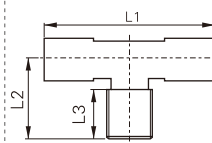

LPB系列

型號符號	L1	L2	L3
X-S6-LPB6X4M5	48	20	4
X-S6-LPB6X401	48	24	7.5
X-S6-LPB6X402	48	26	9.5
X-S6-LPB8X601	54	27	7.5
X-S6-LPB8X602	54	29	9.5
X-S6-LPB8X603	54	31	10.5
X-S6-LPB10X801	61	28	7.5
X-S6-LPB10X802	61	30	9.5
X-S6-LPB10X803	61	32	10.5
X-S6-LPB10X804	61	35	12.5
X-S6-LPB12X1001	68	30	7.5
X-S6-LPB12X1002	68	32	9.5
X-S6-LPB12X1003	68	33	10.5
X-S6-LPB12X1004	68	34	12.5