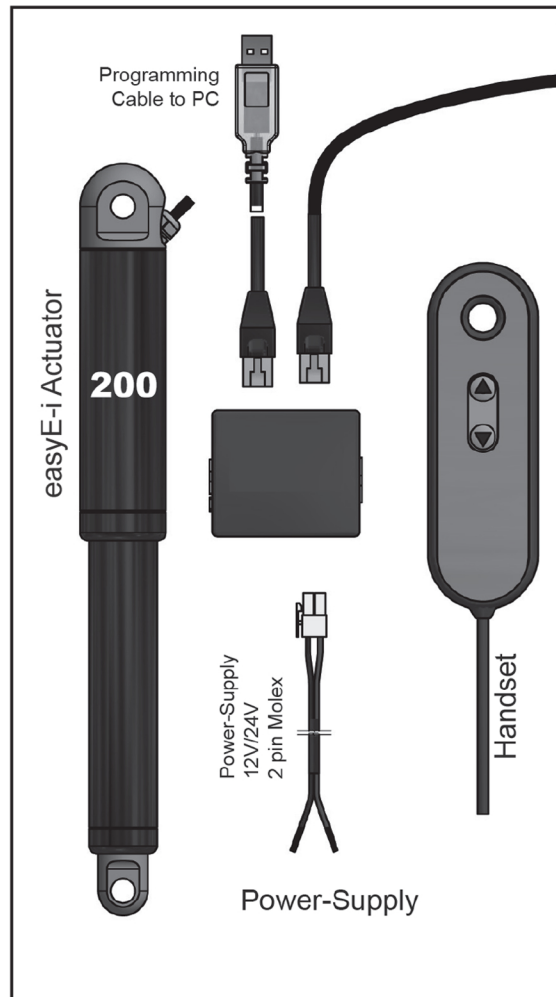

## Master (200)

Connecting Cable to another i-Connect-Box