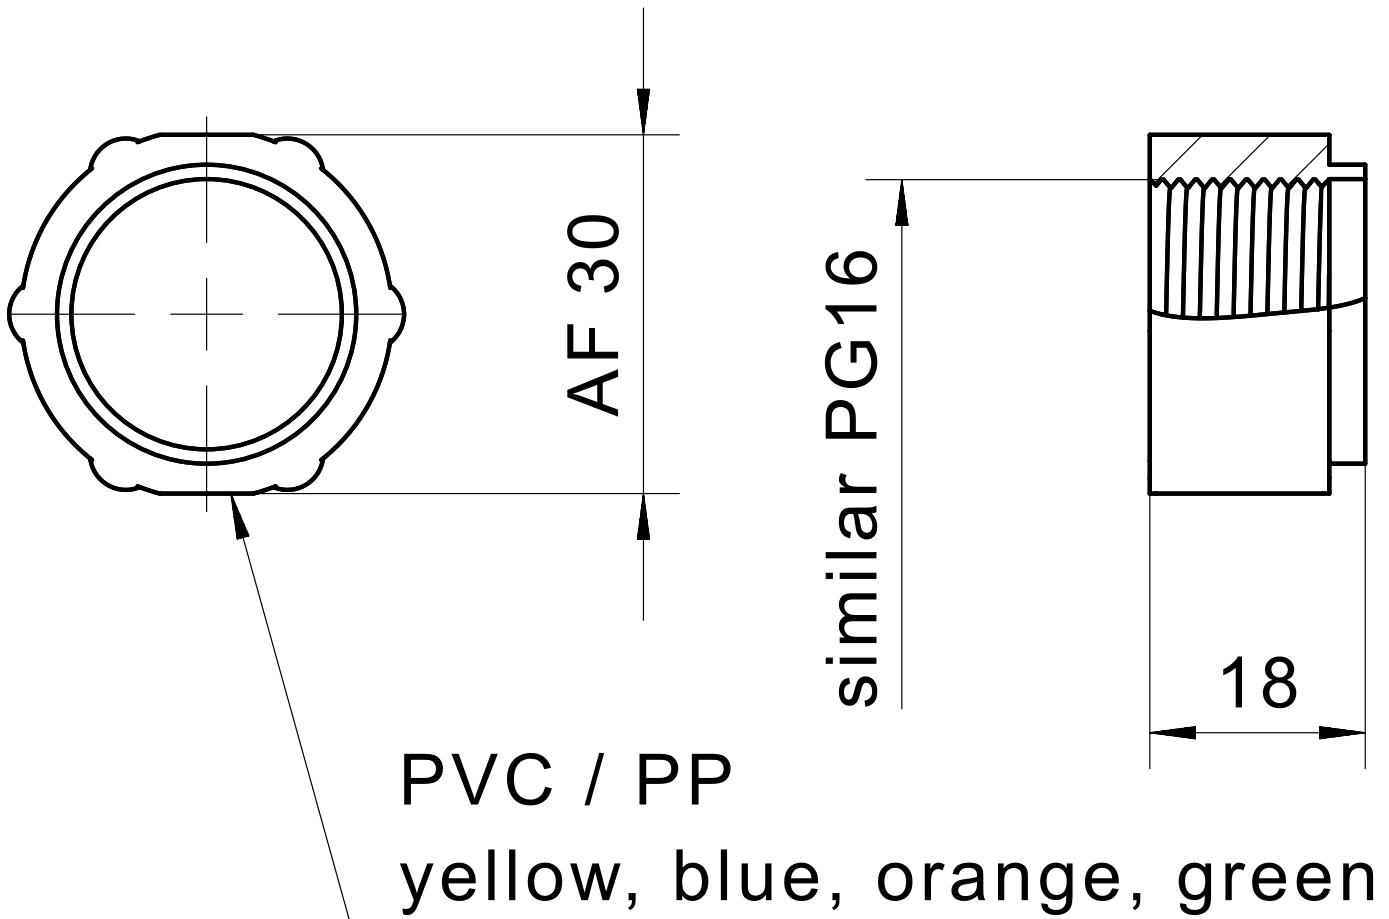

## Colour coding

The elobau colour coding for suction pipes increases process reliability by reducing the risk of confusion if various media are available.

### Product characteristics

- Colour coding for hose connection or head piece
- 4 different colours
- 3 different materials

Technical drawing

IMAGE 1/2

352087..

IMAGE 2/2

# 35208...

Product options

IMAGE 1/1

**ORDERING KEY**

Color-coding		
3520		<b>Santoprene hose connection</b>
	87	Mixed set (1x blue, 1x green, 1x yellow, 1x orange)
	8701	Yellow set (5x yellow)
	8702	Orange set (5x orange)
	8703	Blue set (5x blue)
	8704	Green set (5x green)
3520		<b>Coupling ring PVC</b>
	88	Mixed set (1x blue, 1x green, 1x yellow, 1x orange)
	8801	Yellow set (5x yellow)
	8802	Orange set (5x orange)
	8803	Blue set (5x blue)
	8804	Green set (5x green)
3520		<b>Coupling ring PP</b>
	89	Mixed set (1x blue, 1x green, 1x yellow, 1x orange)
	8901	Yellow set (5x yellow)
	8902	Orange set (5x orange)
	8903	Blue set (5x blue)
	8904	Green set (5x green)
3520		<b>Coupling ring PVDF</b>
	90	Mixed set (1x blue, 1x green, 1x yellow, 1x orange)
	9001	Yellow set (5x yellow)
	9002	Orange set (5x orange)
	9003	Blue set (5x blue)
	9004	Green set (5x green)

### Article characteristics

Attribute	352087	352088	352089
Type	Hose connection	Coupling ring	
Included with delivery	wählbar		
Material	Santoprene	PVC	PP
Colour	Blau/Grün/Gelb/Orange		