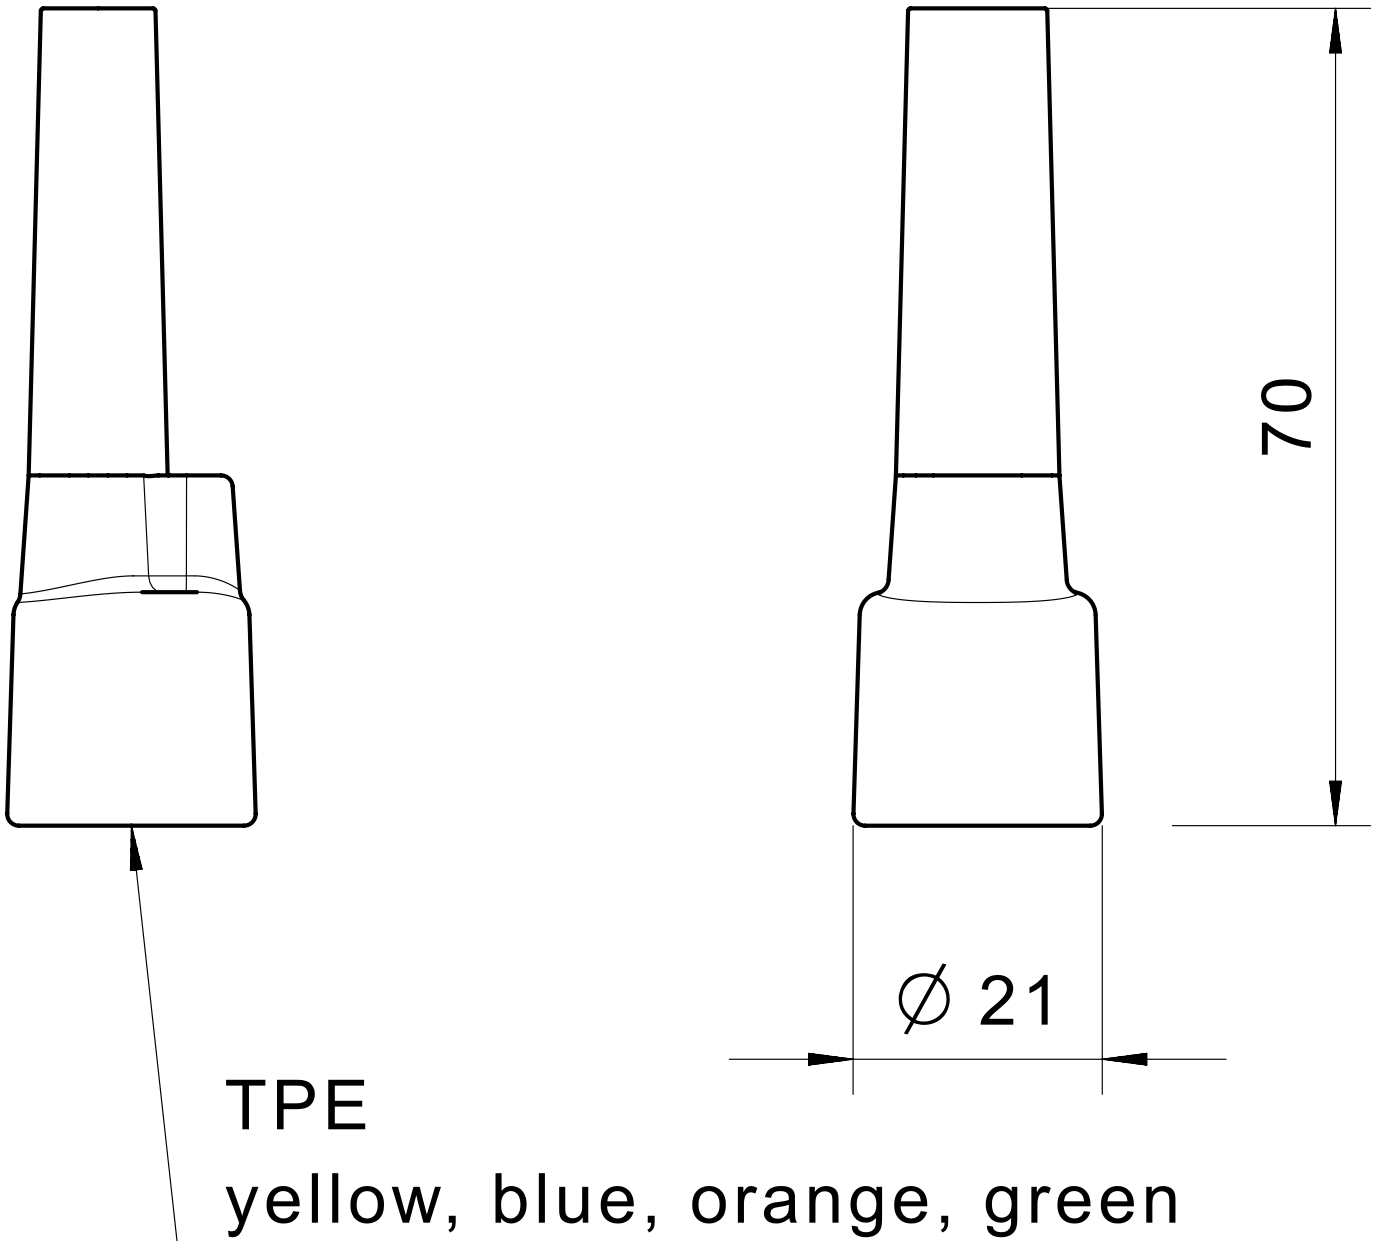

## Colour coding

The elobau colour coding for suction pipes increases process reliability by reducing the risk of confusion if various media are available.

### Product characteristics

- Colour coding for hose connection or head piece
- 4 different colours
- 3 different materials

Technical drawing

IMAGE 1/2

352087..

IMAGE 2/2

# 35208...

Product options

IMAGE 1/1

**ORDERING KEY**

Color-coding		
3520		<b>Santoprene hose connection</b>
	87	Mixed set (1x blue, 1x green, 1x yellow, 1x orange)
	8701	Yellow set (5x yellow)
	8702	Orange set (5x orange)
	8703	Blue set (5x blue)
	8704	Green set (5x green)
3520		<b>Coupling ring PVC</b>
	88	Mixed set (1x blue, 1x green, 1x yellow, 1x orange)
	8801	Yellow set (5x yellow)
	8802	Orange set (5x orange)
	8803	Blue set (5x blue)
	8804	Green set (5x green)
3520		<b>Coupling ring PP</b>
	89	Mixed set (1x blue, 1x green, 1x yellow, 1x orange)
	8901	Yellow set (5x yellow)
	8902	Orange set (5x orange)
	8903	Blue set (5x blue)
	8904	Green set (5x green)
3520		<b>Coupling ring PVDF</b>
	90	Mixed set (1x blue, 1x green, 1x yellow, 1x orange)
	9001	Yellow set (5x yellow)
	9002	Orange set (5x orange)
	9003	Blue set (5x blue)
	9004	Green set (5x green)

### Article characteristics

Attribute	352087	352088	352089
Type	Hose connection	Coupling ring	
Included with delivery	wählbar		
Material	Santoprene	PVC	PP
Colour	Blau/Grün/Gelb/Orange		