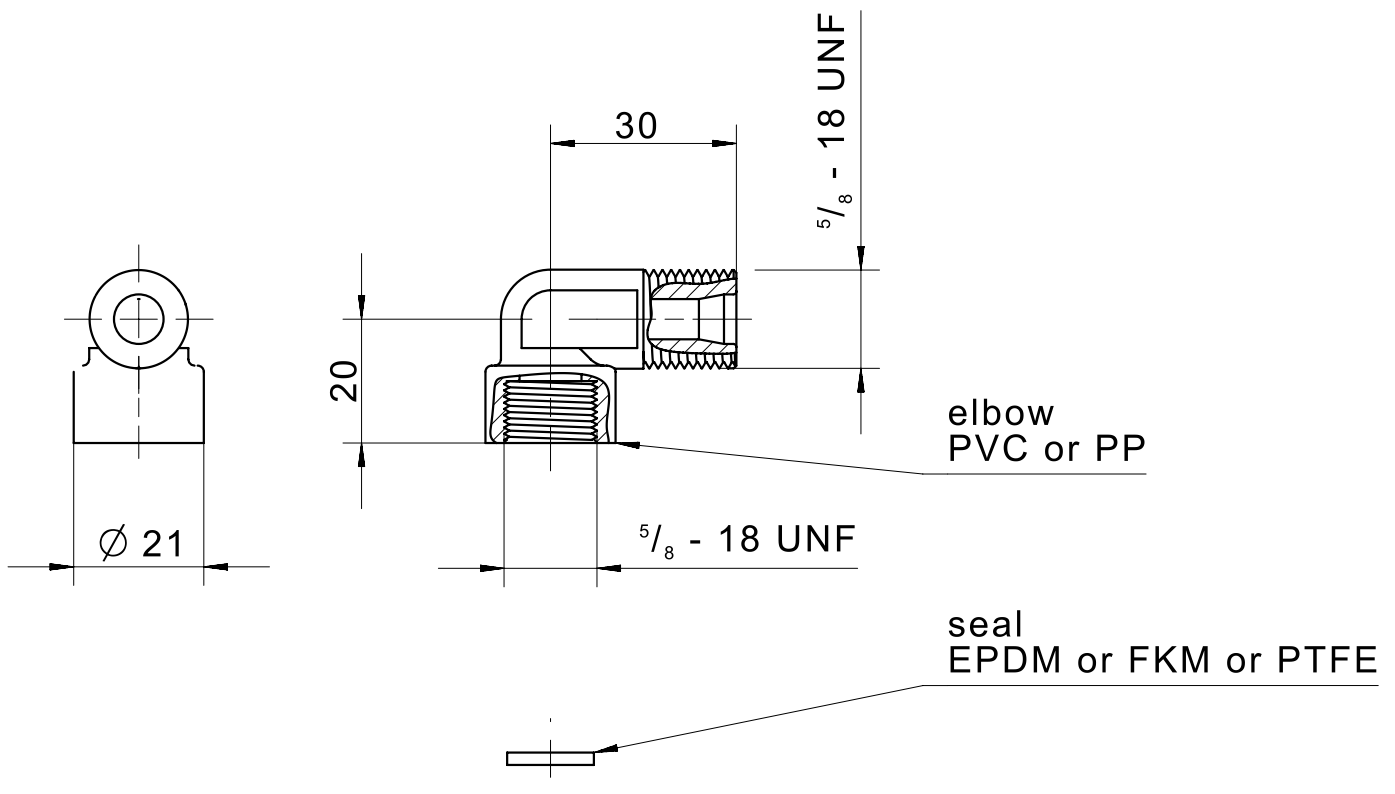

## Elbow-Sets

The elbow-Sets is used to extend the 5/8 UNF head and reduces the risk of the hose buckling.

### Product characteristics

- Extension of the head piece 5/8 UNF
- Material PP and PVC
- Seals FKM, EPDM and PTFE

### Technical drawing

IMAGE 1/1

#### ORDERING KEY

35207203	Elbow set connection 5/8" UNF
	Material PVC/PP with FKM, EPDM, PTFE seals