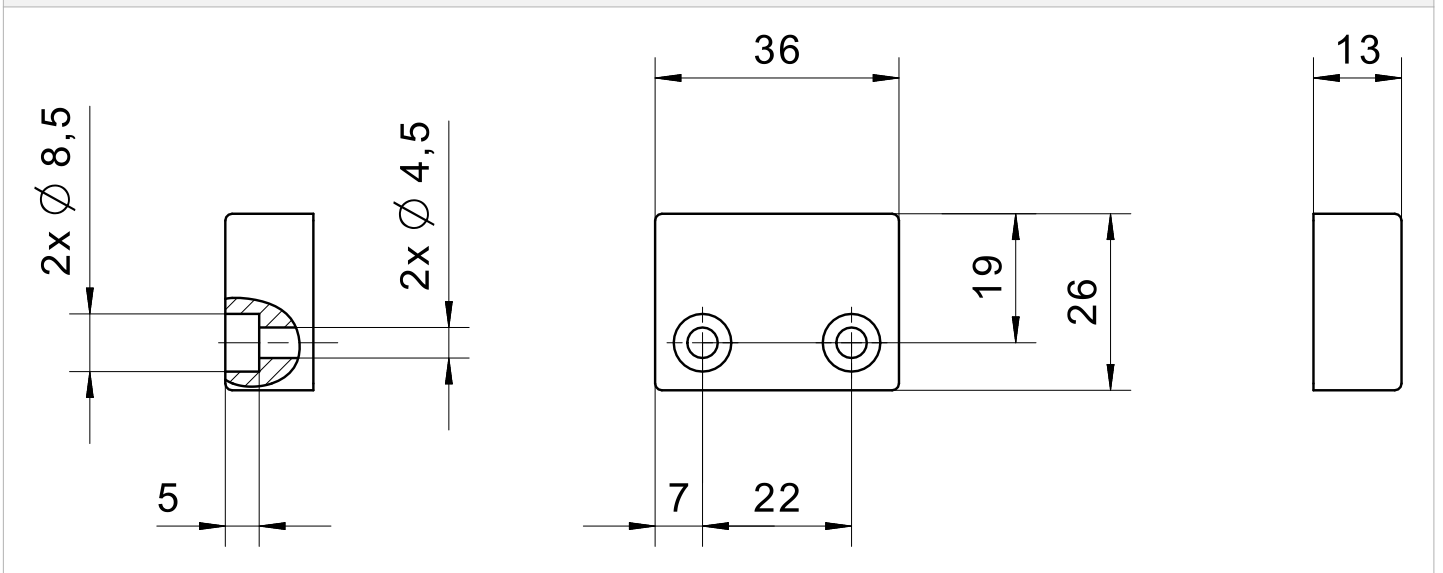

Actuator 3042811

The magnetic actuator fits the safety sensors of design 153.

- Space-saving and simple installation due to small size

Technical drawing

IMAGE 1/1

Article characteristics

Attribute	30428112A	30428112B	30428112BS	30428112S	30428112BSPC	30428112SPC ▶
Suitable for sensor type(s)	siehe Datenblatt					
Dimensions	36x26x13					
Housing material	PBT					
Housing colour	schwarz				Gelb	
Mounting type	screwed					

Attribute	ED30428112A	ED30428112B	ED30428112BS	ED30428112BSPC	ED30428112S	ED30428112SPC
Suitable for sensor type(s)	-					
Dimensions	-					
Housing material	-					
Housing colour	-					
Mounting type	-					