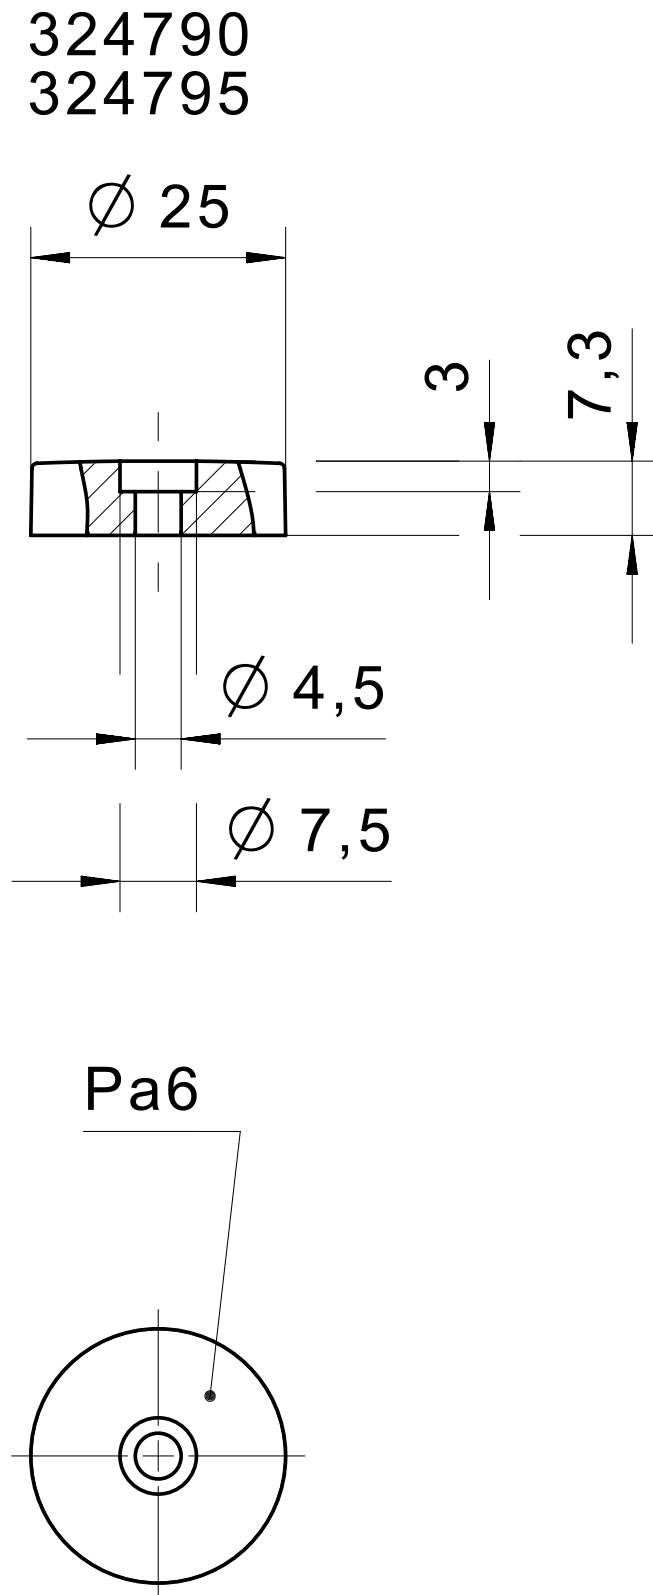

## Actuator 32479

### Product characteristics

- Compact, space-saving design

Technical drawing

IMAGE 1/1

**Product options**

IMAGE 1/1

**ORDERING KEY**

<b>32479</b>		<b>Actuators for safety sensors</b>
	<b>0</b>	<b>Standard magnet, traffic red, coding north</b>
	<b>5</b>	<b>Standard magnet, traffic green, coding south</b>

### Article characteristics

Attribute	324790	324795	ED324790	ED324795
Coding acc. to EN ISO 14119	Low			-
Suitable for sensor type(s)	120..1 / 122			-
Dimensions	Ø 25 / H=7	25x7.3		-
Housing material	PA 6			-
Housing colour	rot	grün		-
Mounting type	Screw	screwed		-
Torque for fastening screws	0.8 N m			-