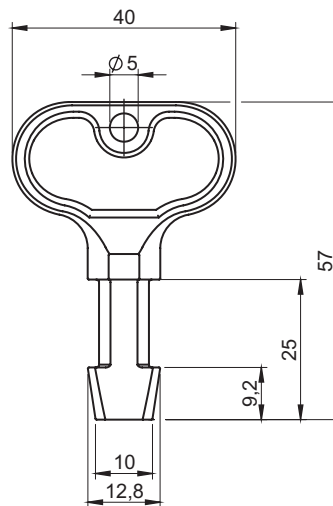

CATALOGUE NUMBER	MATERIAL	FINISH [C]	
		RAL 9005	RAL 7035
2.KLE-GZ.001	Polyamide	07	08

**How to order:**

Catalogue number, type of key  
Finish

CATALOGUE NUMBER	MATERIAL	FINISH [C]	
		RAL 9005	RAL 7035
2.KLF-GZ.001	Polyamide	07	08

**How to order:**

Catalogue number, type of key  
Finish