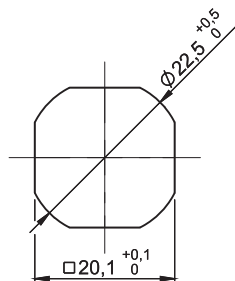

LH

Lock with cam on left version

Automatic return of the lock to the closed position

Lock in the left version, the right version is a mirror reflection

Cut out

RH

Locks with cam on right version

CATALOGUE NUMBER		VERSION	MATERIAL						
JZ-3522L		Left	ZAMAK						
JZ-3522P		Right							
COMPATIBLE LOCKS M22			INSERTS	FINISH [C]					
TYPE OF LOCK	GH	MATERIAL							
M22-3	18	ZAMAK				Chrome	Nickel	RAL9005	RAL7035
M22-30	30		KW8	D5	T9	01	02	04	05
M22-60	60								