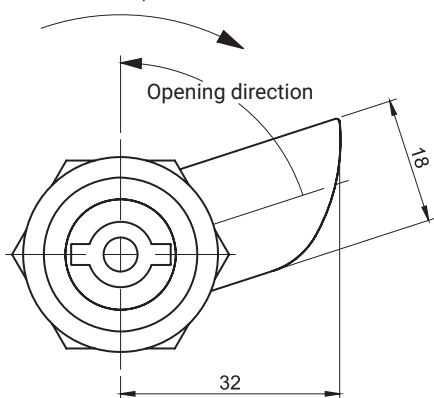

LH

Lock with cam on left version

Automatic return of the lock to the closed position

Lock in the left version, the right version is a mirror reflection

Cut out

RH

Locks with cam on right version

CATALOGUE NUMBER		VERSION	MATERIAL						
JZ-3522L		Left	ZAMAK						
JZ-3522P		Right							
COMPATIBLE LOCKS M22			INSERTS	FINISH [C]					
TYPE OF LOCK	GH	MATERIAL							
M22-3	18	ZAMAK				Chrome	Nickel	RAL9005	RAL7035
M22-30	30		KW8	D5	T9	01	02	04	05
M22-60	60								