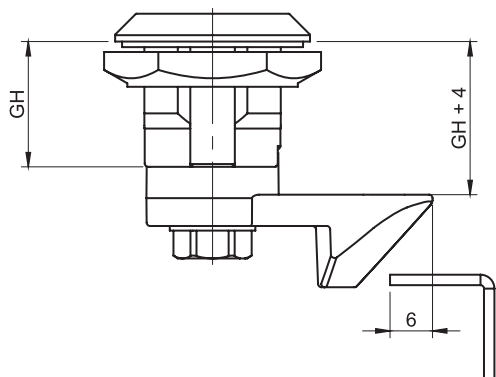

LH

Lock with cam on left version

Automatic return of the lock to the closed position

Lock in the left version, the right version is a mirror reflection

Cut out

RH

Locks with cam on right version

CATALOGUE NUMBER		VERSION	MATERIAL						
JZ-3522L		Left	ZAMAK						
JZ-3522P		Right							
COMPATIBLE LOCKS M22			INSERTS	FINISH [C]					
TYPE OF LOCK	GH	MATERIAL							
M22-3	18	ZAMAK				Chrome	Nickel	RAL9005	RAL7035
M22-30	30		KW8	D5	T9	01	02	04	05
M22-60	60								