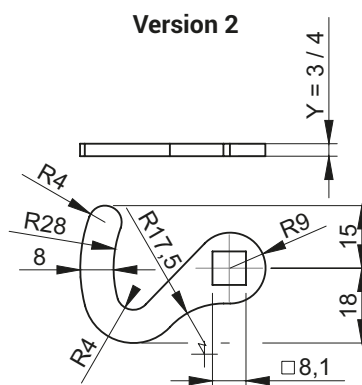

1-point hook cam TYPE JK-10018

Version 1 with limiter
Left

Version 2 with limiter
Right

Left

Right

CAT. NUMBER		NAME
STEEL	STAINLESS STEEL	
JK-10018-00X-Y-Z	JK-10018-00X-Y-Z-SN	1-point cam - hook type JK-10018