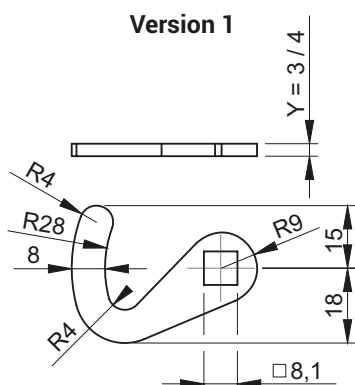

1-point hook cam TYPE JK-10018

Version 1 with limiter
Left

Version 2 with limiter
Right

Left

Right

CAT. NUMBER		NAME
STEEL	STAINLESS STEEL	
JK-10018-00X-Y-Z	JK-10018-00X-Y-Z-SN	1-point cam - hook type JK-10018