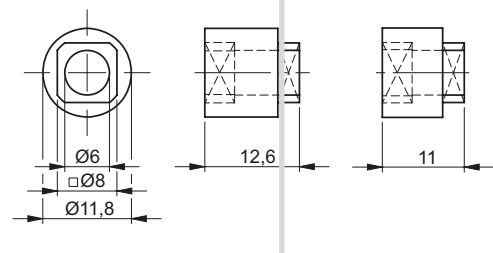

**CAP**  
1C.902.001

Cap can be fitted with earthing

**CAP**  
1C.902.003

**ADAPTER**  
1C.903.001

**BUSHING**

1C.901.001    1C.901.005

CAT. NUMBER	NAME	MATERIAL
1C.901.001	Bushing for doors at thickness 2,5mm	ZAMAK
1C.901.001SN	Bushing for doors at thickness 2,5mm	Stainless steel
1C.901.005	Bushing for doors at thickness 1,5mm	ZAMAK
1C.901.005SN	Bushing for doors at thickness 1,5mm	Stainless steel
1C.902.001	Cap	ZAMAK
1C.902.001SN	Cap	Stainless steel
1C.902.003	Cap PA	Polyamide
1C.903.001	Adapter	ZAMAK
1C.903.001SN	Adapter	Stainless steel