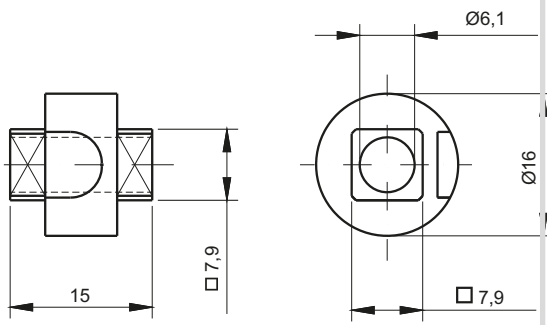

**CAP**  
1C.902.001

Cap can be fitted with earthing

**CAP**  
1C.902.003

**ADAPTER**  
1C.903.001

**BUSHING**

1C.901.001    1C.901.005

CAT. NUMBER	NAME	MATERIAL
1C.901.001	Bushing for doors at thickness 2,5mm	ZAMAK
1C.901.001SN	Bushing for doors at thickness 2,5mm	Stainless steel
1C.901.005	Bushing for doors at thickness 1,5mm	ZAMAK
1C.901.005SN	Bushing for doors at thickness 1,5mm	Stainless steel
1C.902.001	Cap	ZAMAK
1C.902.001SN	Cap	Stainless steel
1C.902.003	Cap PA	Polyamide
1C.903.001	Adapter	ZAMAK
1C.903.001SN	Adapter	Stainless steel