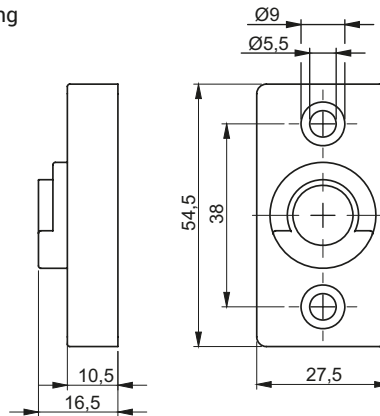

**CAP**  
1C.902.001

Cap can be fitted with earthing

**CAP**  
1C.902.003

**ADAPTER**  
1C.903.001

**BUSHING**

1C.901.001    1C.901.005

CAT. NUMBER	NAME	MATERIAL
1C.901.001	Bushing for doors at thickness 2,5mm	ZAMAK
1C.901.001SN	Bushing for doors at thickness 2,5mm	Stainless steel
1C.901.005	Bushing for doors at thickness 1,5mm	ZAMAK
1C.901.005SN	Bushing for doors at thickness 1,5mm	Stainless steel
1C.902.001	Cap	ZAMAK
1C.902.001SN	Cap	Stainless steel
1C.902.003	Cap PA	Polyamide
1C.903.001	Adapter	ZAMAK
1C.903.001SN	Adapter	Stainless steel