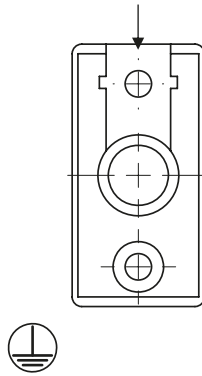

**CAP**  
1C.902.001

Cap can be fitted with earthing

**CAP**  
1C.902.003

**ADAPTER**  
1C.903.001

**BUSHING**

1C.901.001    1C.901.005

CAT. NUMBER	NAME	MATERIAL
1C.901.001	Bushing for doors at thickness 2,5mm	ZAMAK
1C.901.001SN	Bushing for doors at thickness 2,5mm	Stainless steel
1C.901.005	Bushing for doors at thickness 1,5mm	ZAMAK
1C.901.005SN	Bushing for doors at thickness 1,5mm	Stainless steel
1C.902.001	Cap	ZAMAK
1C.902.001SN	Cap	Stainless steel
1C.902.003	Cap PA	Polyamide
1C.903.001	Adapter	ZAMAK
1C.903.001SN	Adapter	Stainless steel