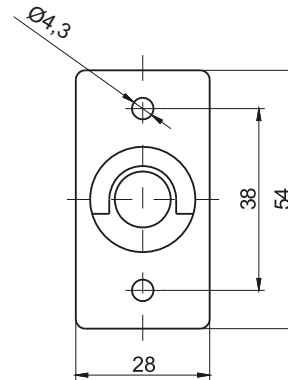

**CAP**  
1C.902.001

Cap can be fitted with earthing

**CAP**  
1C.902.003

**ADAPTER**  
1C.903.001

**BUSHING**

1C.901.001    1C.901.005

CAT. NUMBER	NAME	MATERIAL
1C.901.001	Bushing for doors at thickness 2,5mm	ZAMAK
1C.901.001SN	Bushing for doors at thickness 2,5mm	Stainless steel
1C.901.005	Bushing for doors at thickness 1,5mm	ZAMAK
1C.901.005SN	Bushing for doors at thickness 1,5mm	Stainless steel
1C.902.001	Cap	ZAMAK
1C.902.001SN	Cap	Stainless steel
1C.902.003	Cap PA	Polyamide
1C.903.001	Adapter	ZAMAK
1C.903.001SN	Adapter	Stainless steel