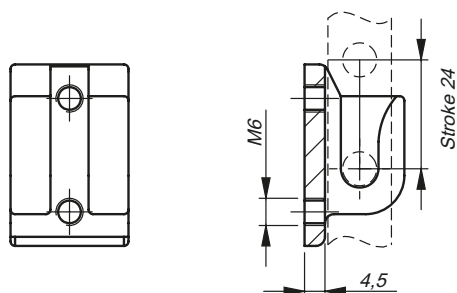

Catch for flat rod ver. B

Catch W314-85-A
1C.907.003-A

Distance D314-85

Catch W314-85-B
1C.907.003-B

Catch W314-85-C
1C.907.003-C

Catch W314-80
1C.907.002

Catch W314-60
1C.907.007

CAT. NUMBER	NAME	MATERIAL
1C.908.001	Distance D314-85 for catch 1C.907.003.001	ZAMAK5
1C.907.003-A	Catch W314-85-A	ZAMAK5
1C.907.003-B	Catch W314-85-B	ZAMAK5
1C.907.003-C	Catch W314-85-C	ZAMAK5
1C.907.002	Catch W314-80	Steel zinc plated
1C.907.007	Catch W314-60	Steel zinc plated