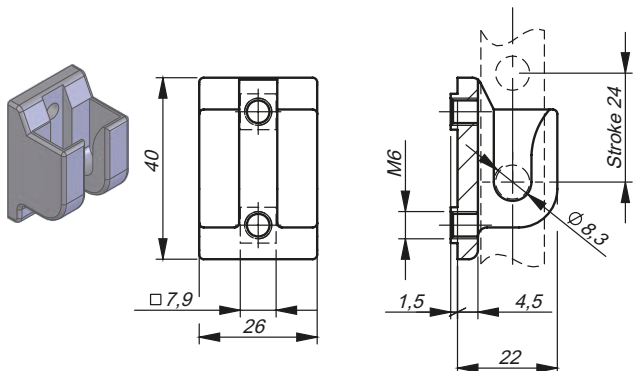

Catch for flat rod ver. B

Catch W314-85-A
1C.907.003-A

Distance D314-85

Catch W314-85-B
1C.907.003-B

Catch W314-85-C
1C.907.003-C

Catch W314-80
1C.907.002

Catch W314-60
1C.907.007

CAT. NUMBER	NAME	MATERIAL
1C.908.001	Distance D314-85 for catch 1C.907.003.001	ZAMAK5
1C.907.003-A	Catch W314-85-A	ZAMAK5
1C.907.003-B	Catch W314-85-B	ZAMAK5
1C.907.003-C	Catch W314-85-C	ZAMAK5
1C.907.002	Catch W314-80	Steel zinc plated
1C.907.007	Catch W314-60	Steel zinc plated