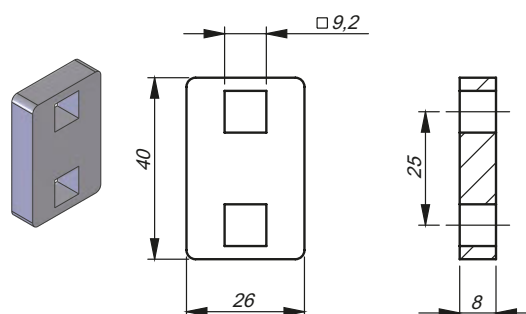

Catch for flat rod ver. B

Catch W314-85-A
1C.907.003-A

Distance D314-85

Catch W314-85-B
1C.907.003-B

Catch W314-85-C
1C.907.003-C

Catch W314-80
1C.907.002

Catch W314-60
1C.907.007

CAT. NUMBER	NAME	MATERIAL
1C.908.001	Distance D314-85 for catch 1C.907.003.001	ZAMAK5
1C.907.003-A	Catch W314-85-A	ZAMAK5
1C.907.003-B	Catch W314-85-B	ZAMAK5
1C.907.003-C	Catch W314-85-C	ZAMAK5
1C.907.002	Catch W314-80	Steel zinc plated
1C.907.007	Catch W314-60	Steel zinc plated