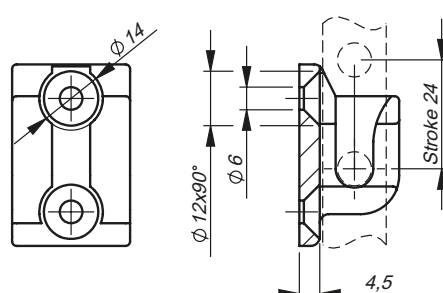

Catch for flat rod ver. B

Catch W314-85-A
1C.907.003-A

Distance D314-85

Catch W314-85-B
1C.907.003-B

Catch W314-85-C
1C.907.003-C

Catch W314-80
1C.907.002

Catch W314-60
1C.907.007

CAT. NUMBER	NAME	MATERIAL
1C.908.001	Distance D314-85 for catch 1C.907.003.001	ZAMAK5
1C.907.003-A	Catch W314-85-A	ZAMAK5
1C.907.003-B	Catch W314-85-B	ZAMAK5
1C.907.003-C	Catch W314-85-C	ZAMAK5
1C.907.002	Catch W314-80	Steel zinc plated
1C.907.007	Catch W314-60	Steel zinc plated