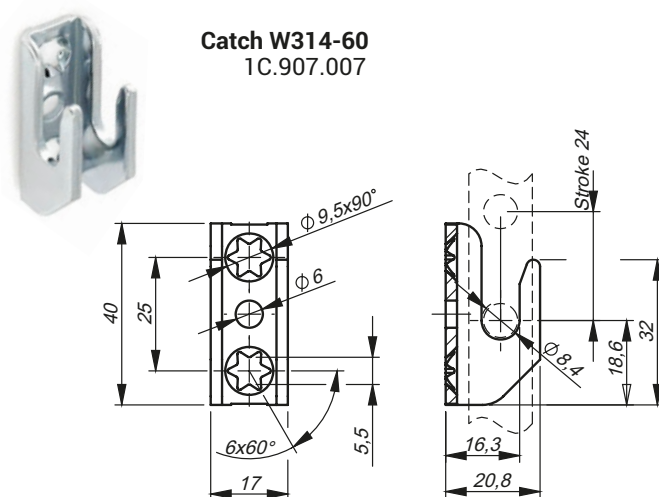

Catch for flat rod ver. B

Catch W314-85-A
1C.907.003-A

Distance D314-85

Catch W314-85-B
1C.907.003-B

Catch W314-85-C
1C.907.003-C

Catch W314-80
1C.907.002

Catch W314-60
1C.907.007

CAT. NUMBER	NAME	MATERIAL
1C.908.001	Distance D314-85 for catch 1C.907.003.001	ZAMAK5
1C.907.003-A	Catch W314-85-A	ZAMAK5
1C.907.003-B	Catch W314-85-B	ZAMAK5
1C.907.003-C	Catch W314-85-C	ZAMAK5
1C.907.002	Catch W314-80	Steel zinc plated
1C.907.007	Catch W314-60	Steel zinc plated