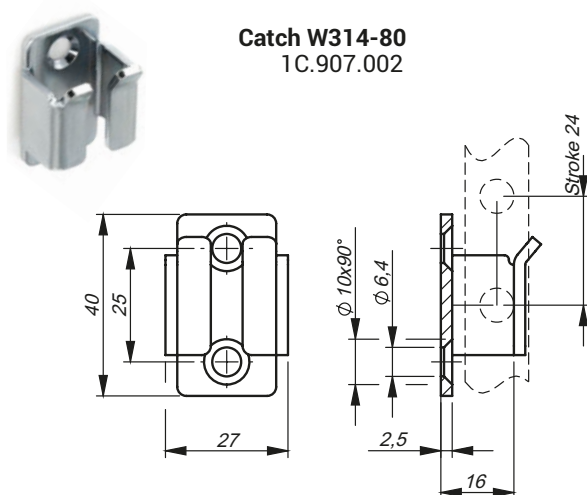

Catch for flat rod ver. B

Catch W314-85-A
1C.907.003-A

Distance D314-85

Catch W314-85-B
1C.907.003-B

Catch W314-85-C
1C.907.003-C

Catch W314-80
1C.907.002

Catch W314-60
1C.907.007

CAT. NUMBER	NAME	MATERIAL
1C.908.001	Distance D314-85 for catch 1C.907.003.001	ZAMAK5
1C.907.003-A	Catch W314-85-A	ZAMAK5
1C.907.003-B	Catch W314-85-B	ZAMAK5
1C.907.003-C	Catch W314-85-C	ZAMAK5
1C.907.002	Catch W314-80	Steel zinc plated
1C.907.007	Catch W314-60	Steel zinc plated