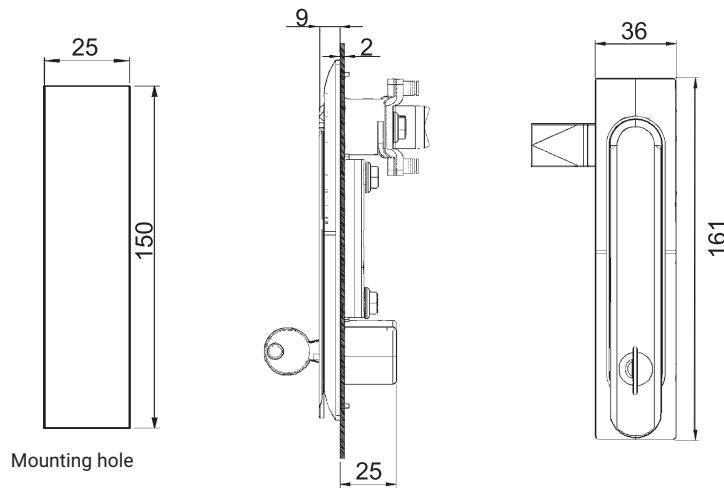

RS174.001

RS174.002

RS175.001

TYPE OF LOCK	COMPONENTS	MATERIAL	FINISH [C]
			RAL 9005
RS174.001 RS174.002 RS175.001	Body, Handle	ZAMAK	04

How to order :

Type of lock

Finish

RS174.002 — [C]