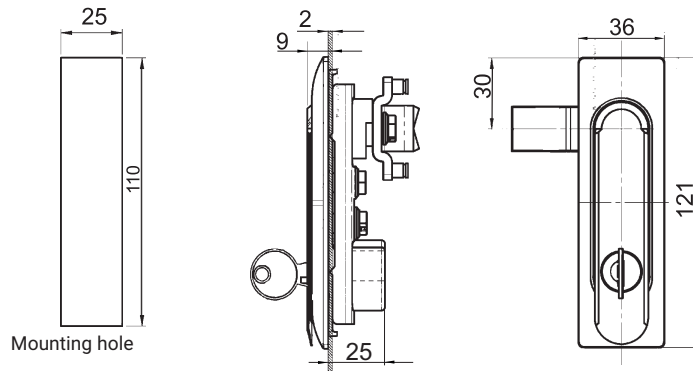

RS174.001

RS174.002

RS175.001

TYPE OF LOCK	COMPONENTS	MATERIAL	FINISH [C]
			RAL 9005
RS174.001 RS174.002 RS175.001	Body, Handle	ZAMAK	04

How to order :

Type of lock

Finish

RS174.002 — [C]