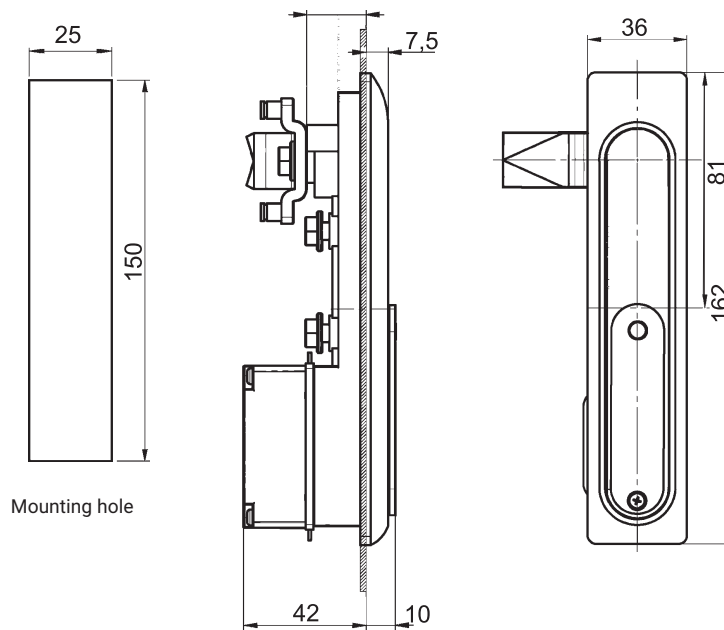

RS174.001

RS174.002

RS175.001

TYPE OF LOCK	COMPONENTS	MATERIAL	FINISH [C]
			RAL 9005
RS174.001 RS174.002 RS175.001	Body, Handle	ZAMAK	04

How to order :

Type of lock

Finish

RS174.002 — [C]